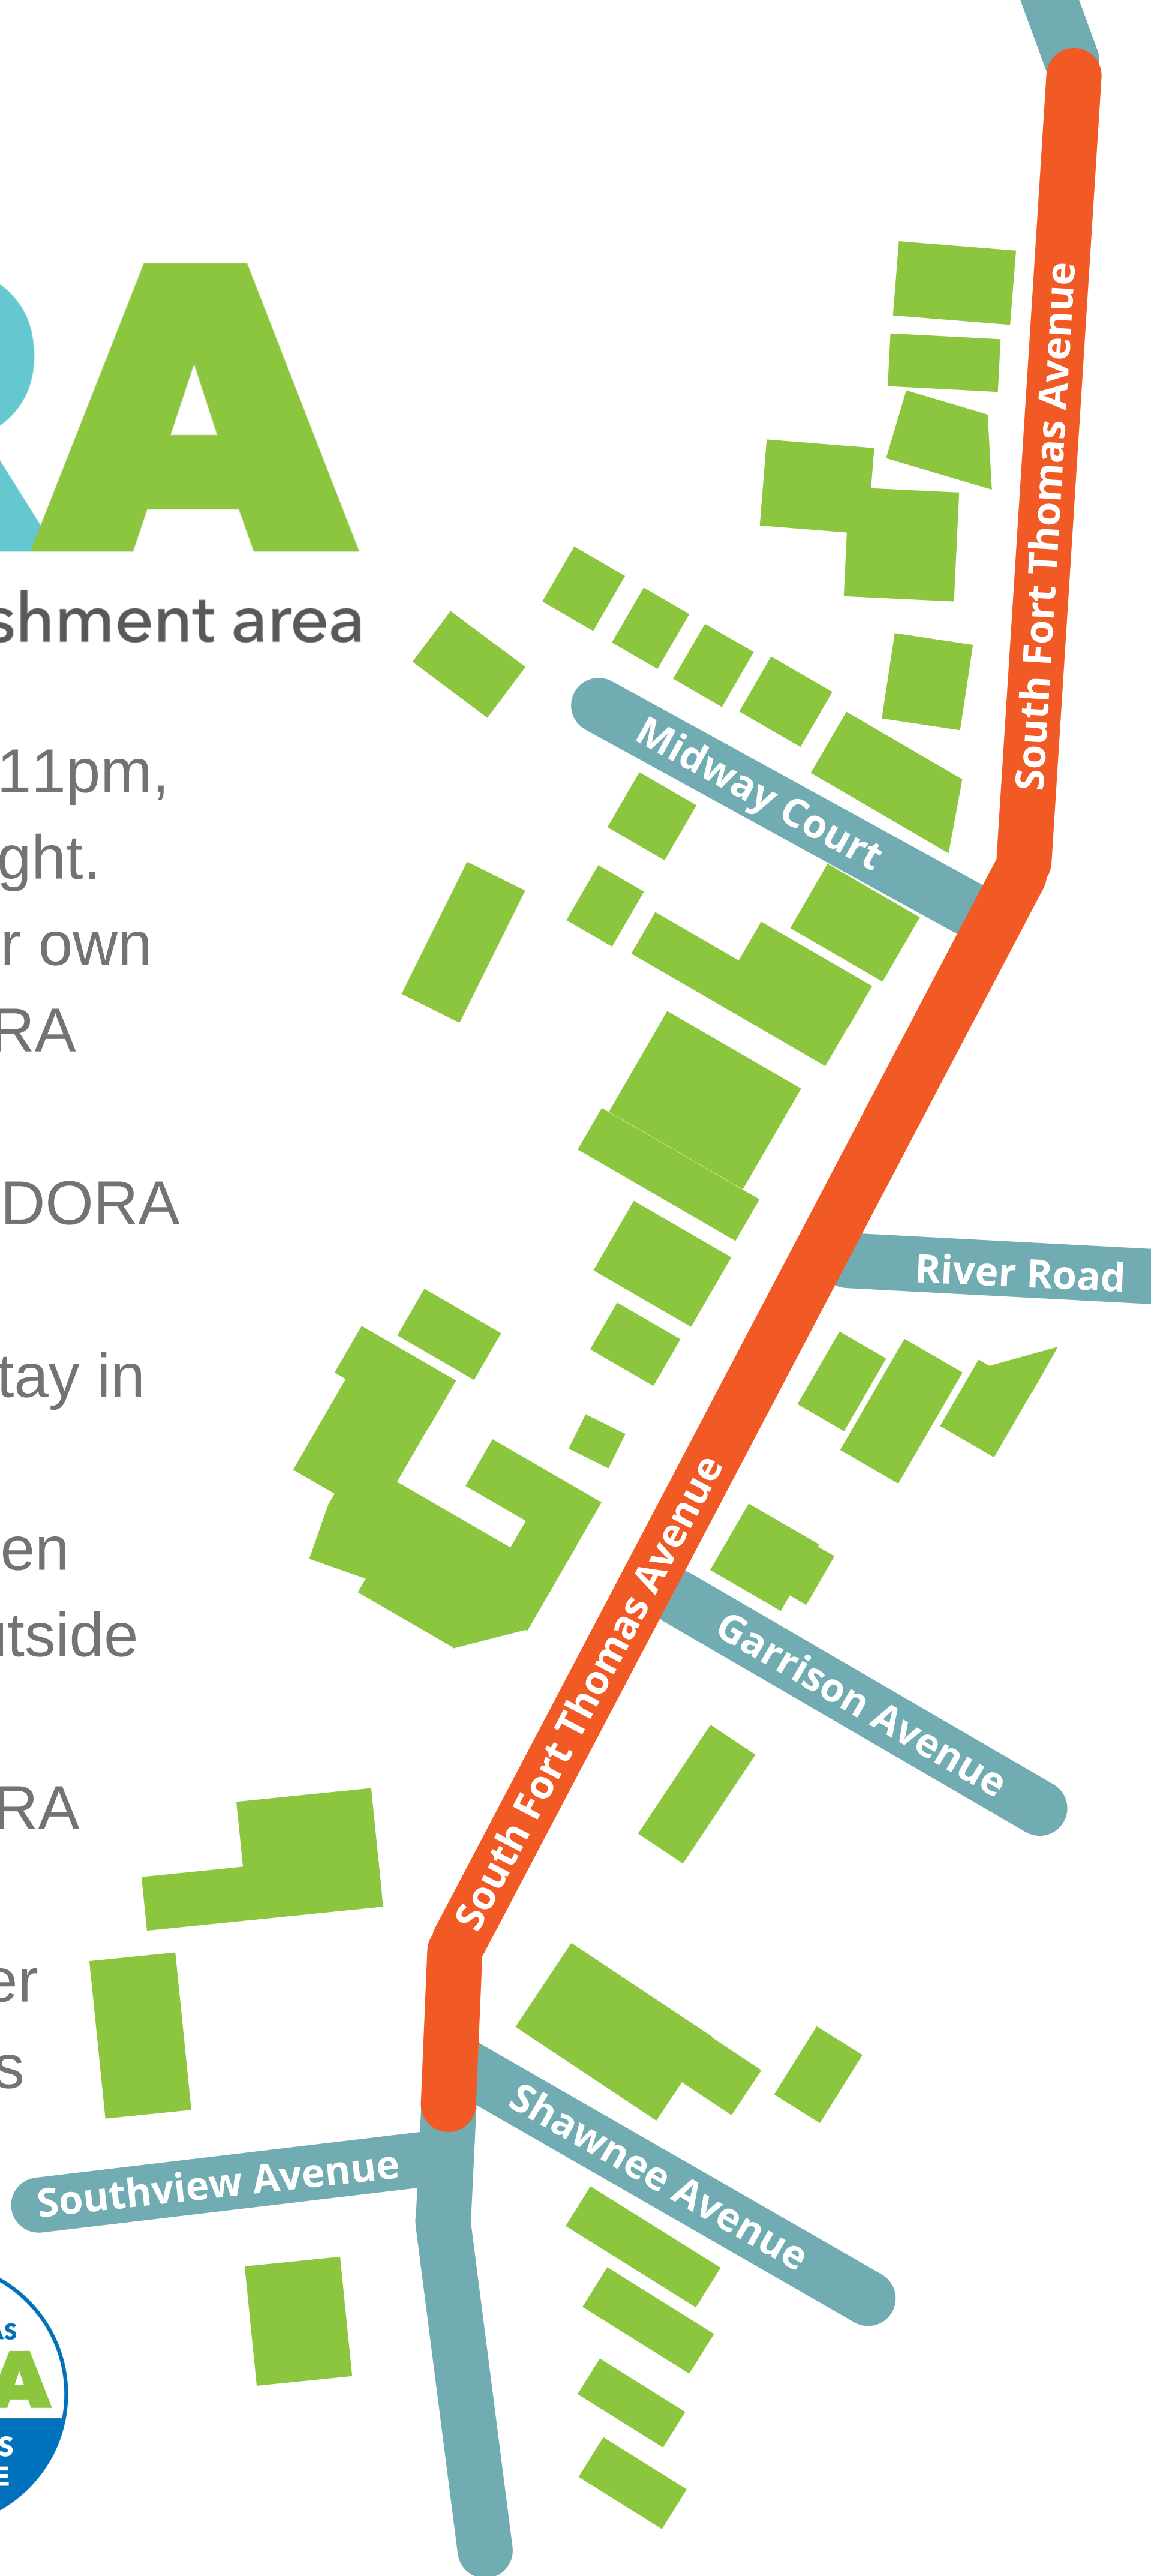

CITY OF FORT THOMAS

DORA

designated outdoor refreshment area

1. In effect weekly 11am to 11pm, weekends 11am to midnight.
2. Patrons cannot bring their own drink into the DORA. DORA beverages may only be consumed in designated DORA area (**orange zone**).
3. DORA beverages must stay in DORA cups.
4. Patrons are subject to open container alcohol laws outside of the DORA district.
5. Patrons cannot carry DORA beverages from one establishment into another unless window decal says otherwise.

PLEASE DRINK RESPONSIBLY.